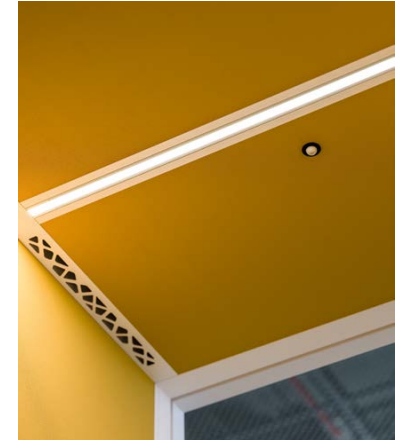

X-Change is also available in a single workstation version with an optimised lighting and ventilation system. The matt version of the glass panel entrance represents an alternative for those who want more privacy.

X-Change è disponibile anche nella versione per postazione singola, con un sistema di illuminazione e aerazione ottimizzato. La vetrata dell'ingresso nella versione traslucida offre un'alternativa per chi necessita di maggiore privacy.

DESIGN OFFICE