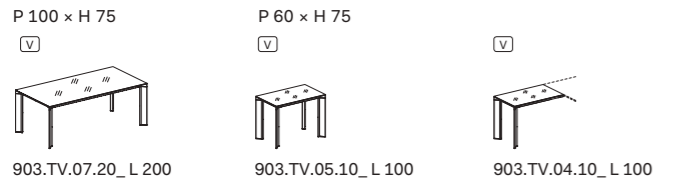

Tavoli scrivania in vetro/Glass tables